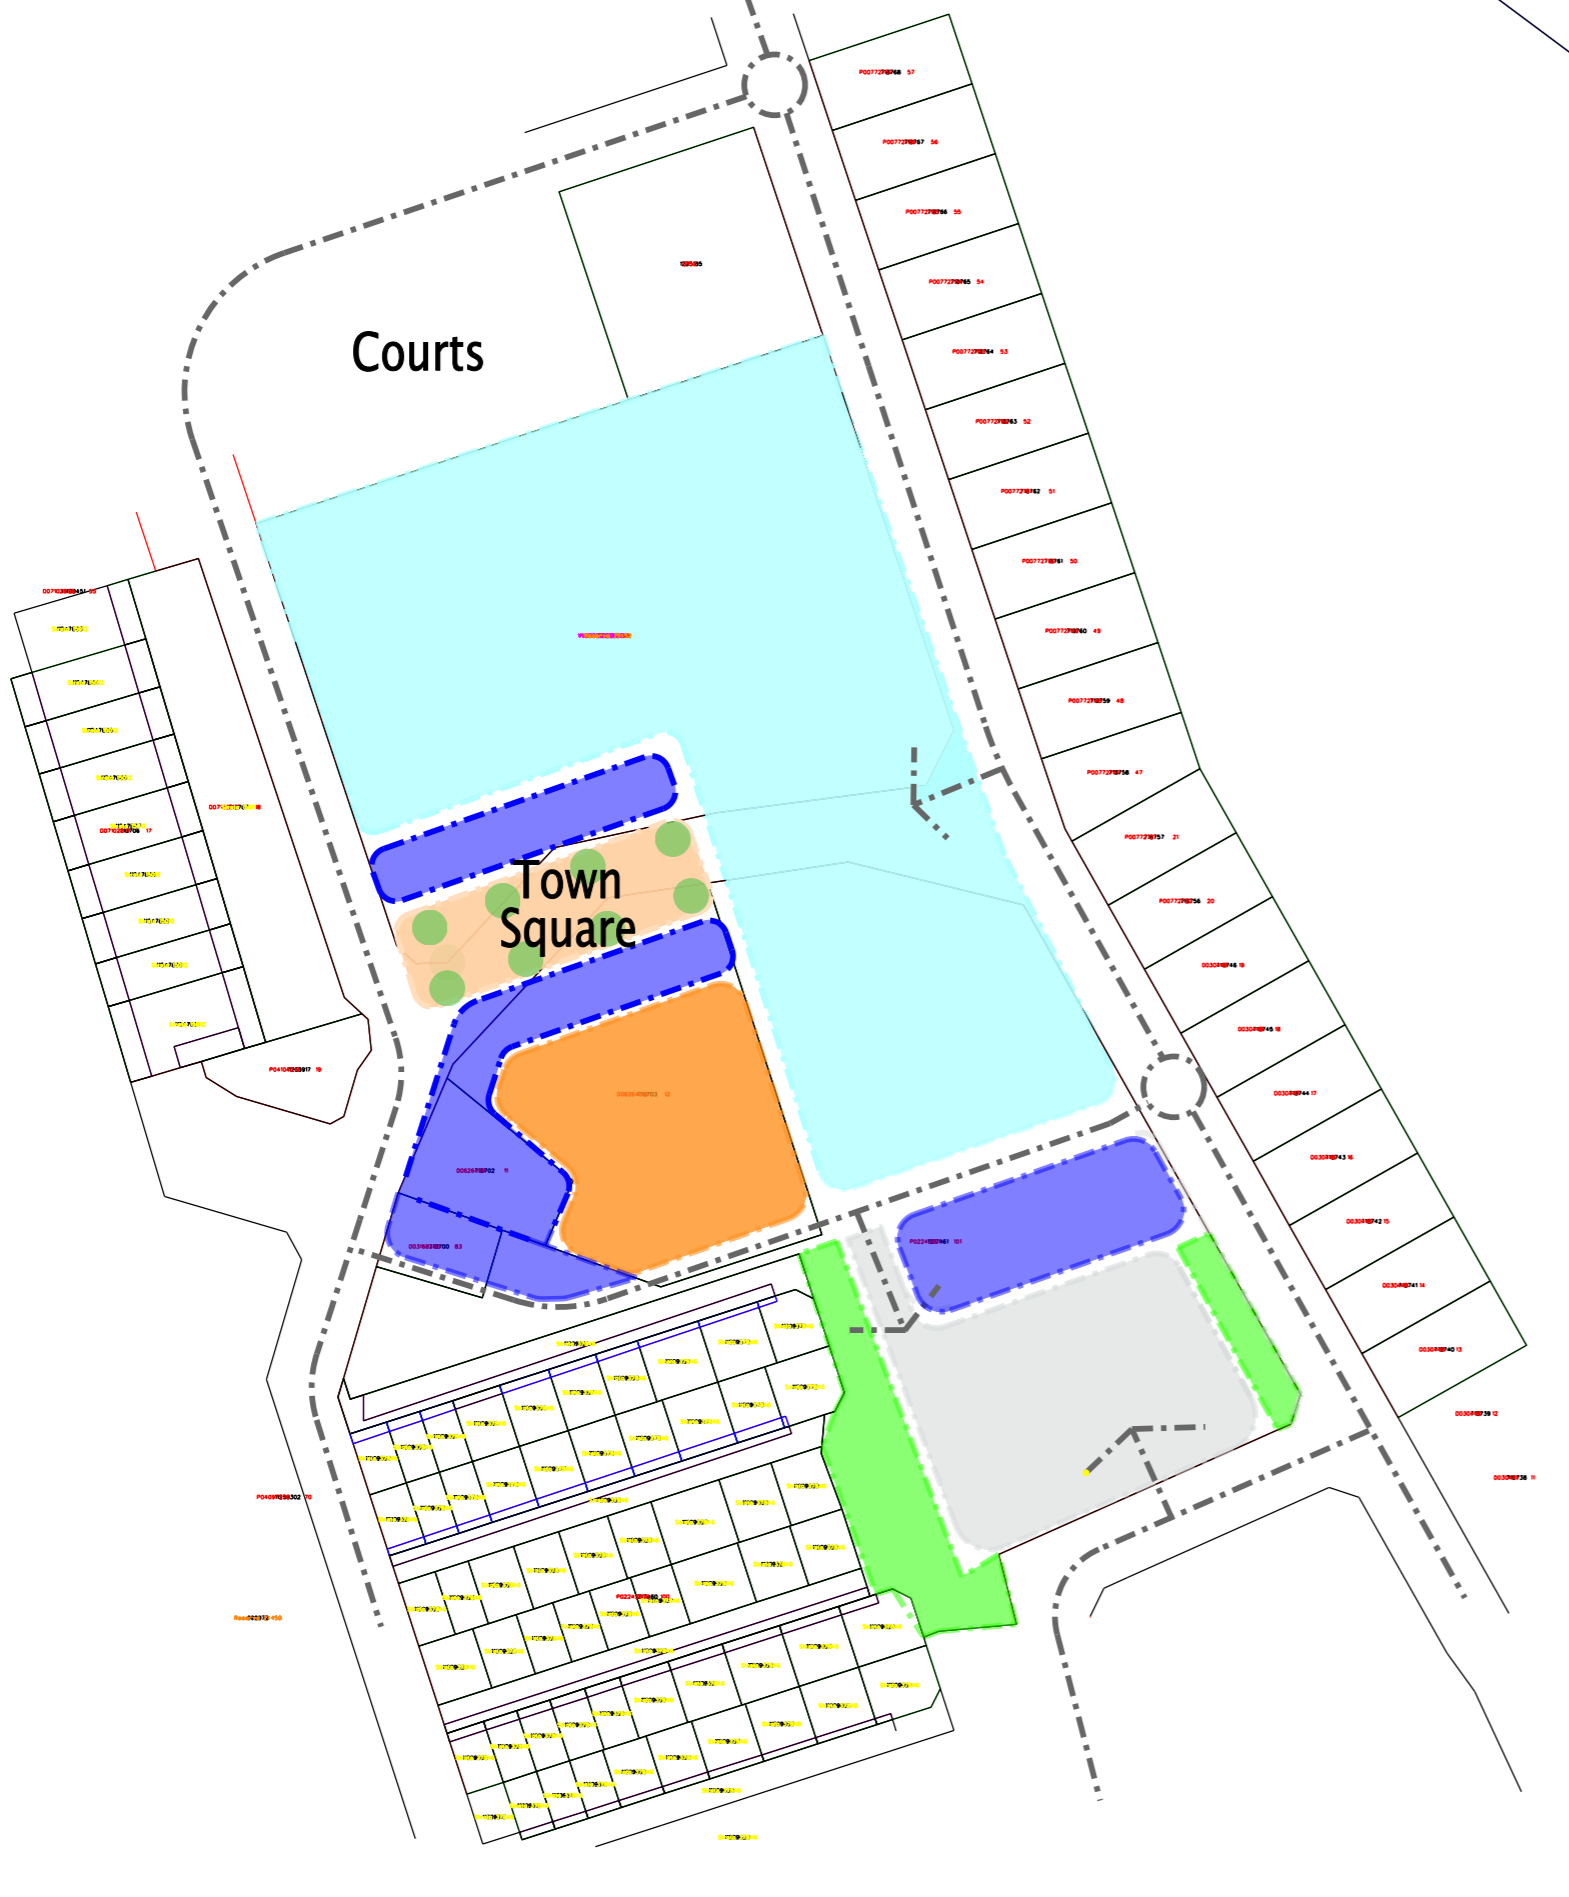

TOWN CENTRE INSET

LEGEND

-  Mixed Residential Living
-  Chalet Park
-  Tourist Commercial
-  Caravan & Chalet Park
-  Mobile Living Park
-  Golf Course Extension
-  Open Space / Conservation
-  Car & Boat - Trailer Parking
-  Coastal Investigation Area
-  Existing Residential

plan 2 : old horrocks townsite strategy