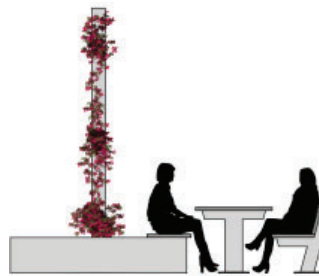

COX URBAN FURNITURE - BENCH

COX URBAN FURNITURE - PICNIC TABLE

LASER CUT CORTEN STEEL

CLIMBING BOUGAINVILLEA

SEATING OPTIONS

1. DOUBLE BENCH PICNIC TABLE

2. DOUBLE BENCH