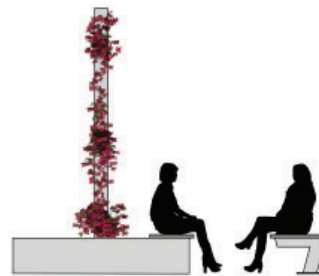

COX URBAN FURNITURE - BENCH

COX URBAN FURNITURE - PICNIC TABLE

LASER CUT CORTEN STEEL

CLIMBING BOUGAINVILLEA

SEATING OPTIONS

1. DOUBLE BENCH PICNIC TABLE

2. DOUBLE BENCH